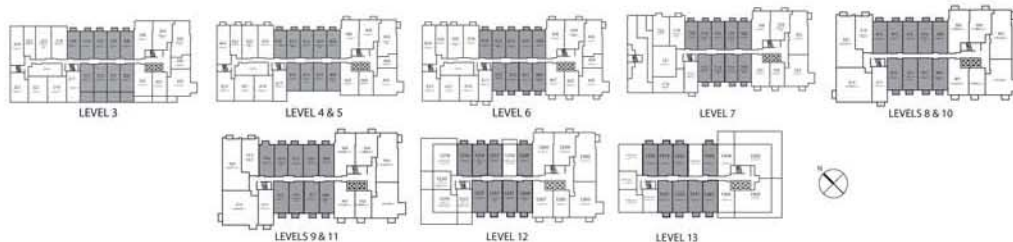

OPEN ONE BEDROOM

581 - 603 sq. ft

1-OPEN-S-1

SUITES: 308, **309**, 310, 311, 312, 313
 314, 315, 316, 408, **409**, 410, 411, 412,
 413, 414, 415, 416, 508, **509**, 510, 511,
 512, **513**, 514, 515, 516, 608, **609**, 610,
 611, 612, **613**, 614, 615, 616, 708, **709**, 710,
 711, 712, **713**, 714, 715, 716, 808, **809**, 810,
 811, 812, **813**, 814, 815, 816, 908, **909**, 910,
 911, 912, **913**, 914, 915, 916, 1008, **1009**, 1010,
 1011, 1012, **1013**, 1014, 1015, 1016, 1108, **1109**,
 1110, 1111, 1112, **1113**, 1114, 1115, 1116, 1208,
1209, 1211, 1212, **1213**, 1214, 1215, 1216, 1306,
1307, 1311, 1312, **1313**, 1314, 1315, 1316

*Bold numbers indicate home configurations that are flipped.

GALLERY